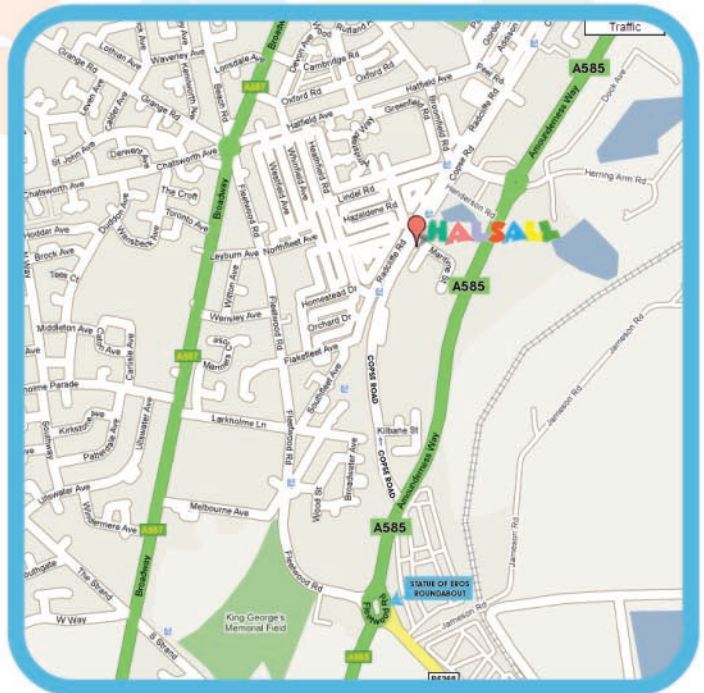

Halsall International Ltd.

Eastham House, Copse Road, Fleetwood, Lancashire, United Kingdom FY7 7NY

Tel: 01253 778888 Fax: 01253 878711 Email: UK@dhsall.com